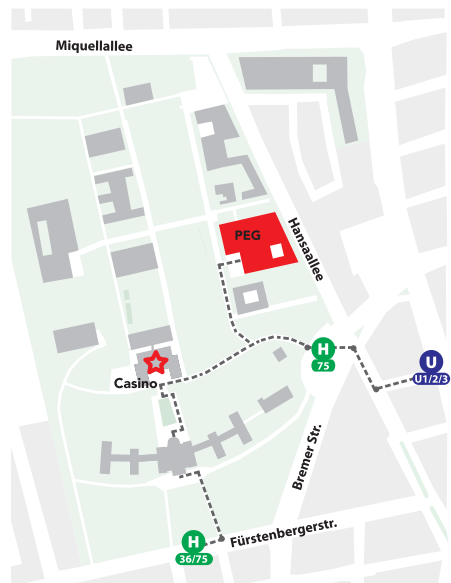

Venue

Directions from the main train station (Hauptbahnhof) to the campus (ca. 15-18 minutes)

Take U4 (direction to Seckbacher Landstraße) or U5 (direction to Preungesheim) until Willy-Brandt-Platz (next stop), change the U-Bahn at Willy-Brandt-Platz and take U1 (direction to Ginnheim), U2 (direction to Bad Homburg), U3 (direction to Oberursel) or U8 (direction to Riedberg) and get off at station Holzhausenstraße.

Directions from the airport to the campus (ca. 30 minutes)

Take at the airport S-Bahn S9 or S8 (direction to Hanau or Offenbach (Main) Ost) until Frankfurt Hauptwache (ca. 15-20 minutes). Get off at Hauptwache and take U1 (direction to Ginnheim), U2 (direction to Bad Homburg), U3 (direction to Oberursel) U8 (direction to Riedberg) and get off at station Holzhausenstraße.